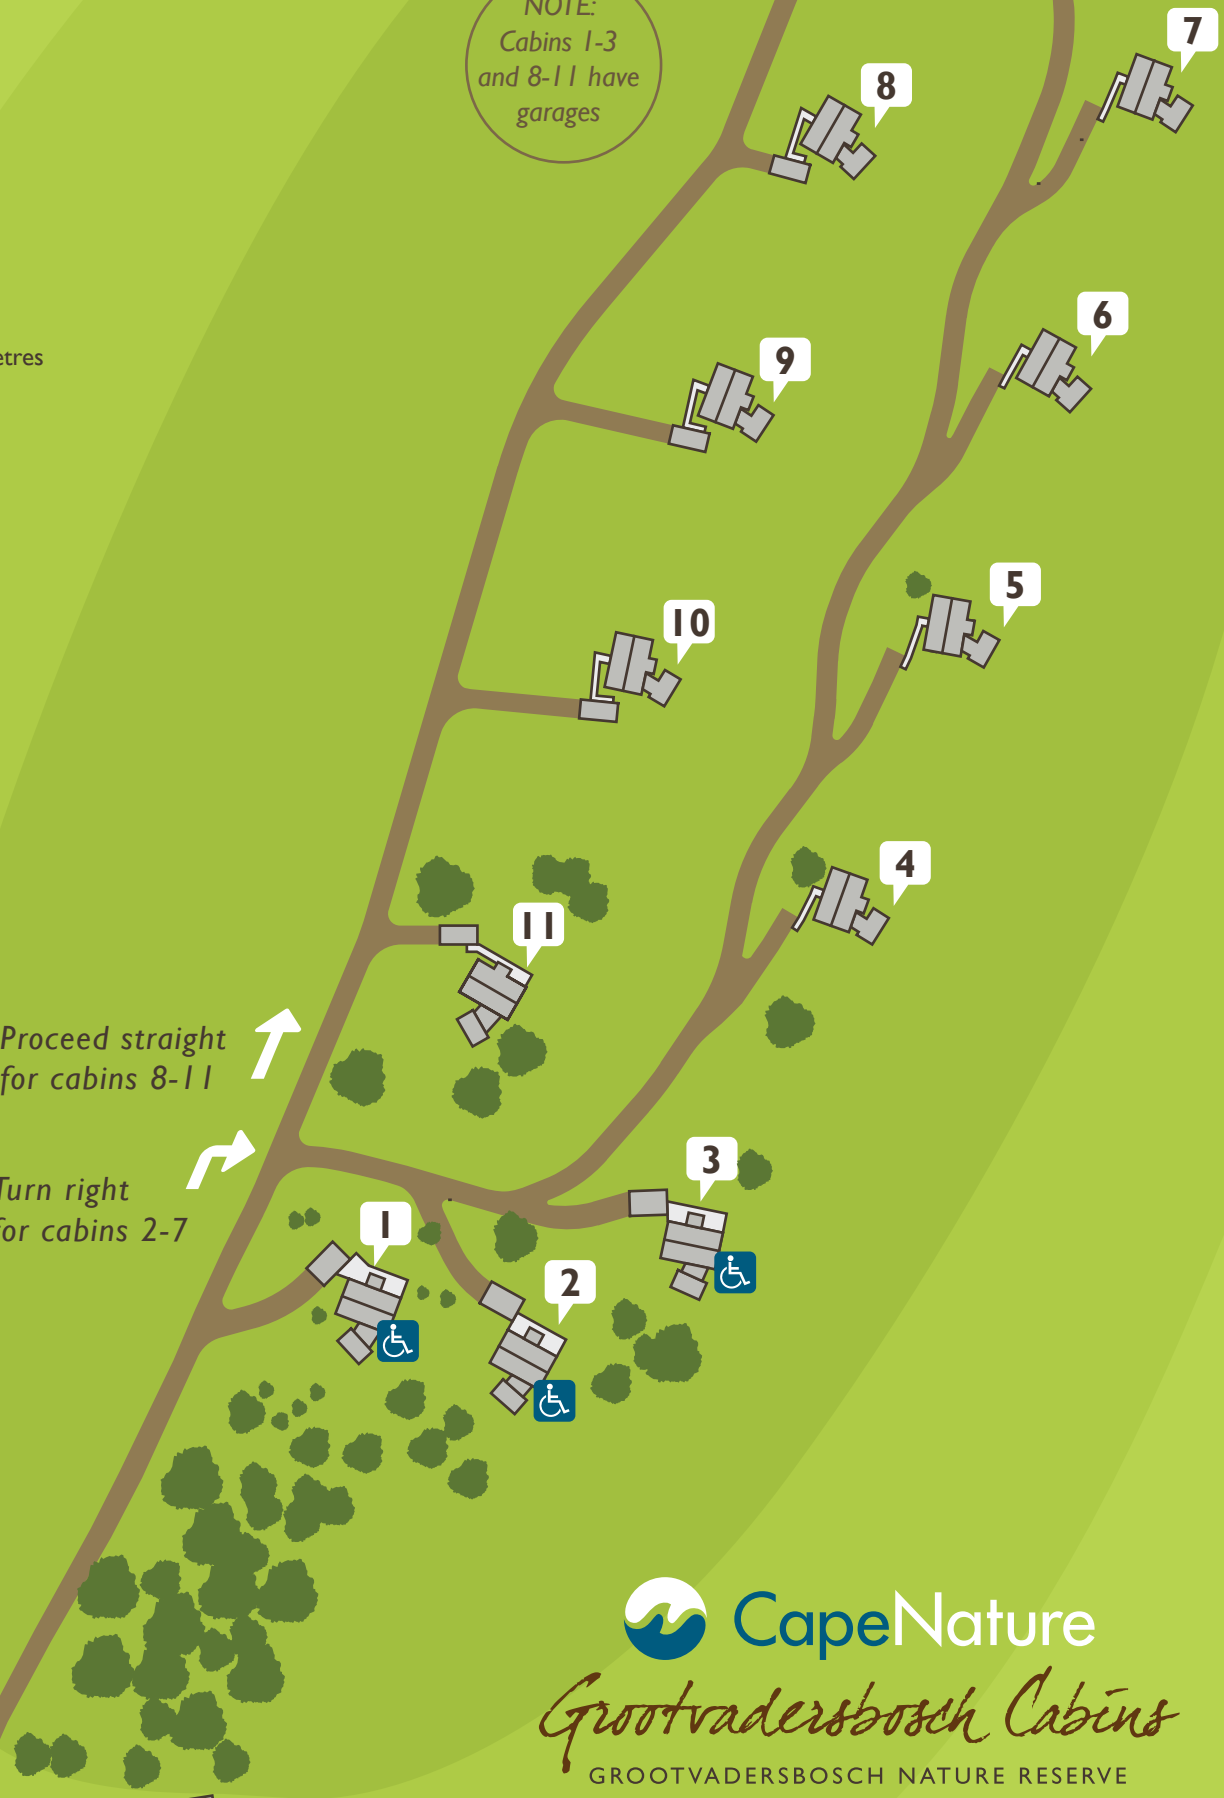

100 metres

NOTE:
Cabins 1-3
and 8-11 have
garages

Proceed straight
for cabins 8-11

Turn right
for cabins 2-7

HALL

 CapeNature

Grootvadersbosch Cabins

GROOTVADERSBOSCH NATURE RESERVE